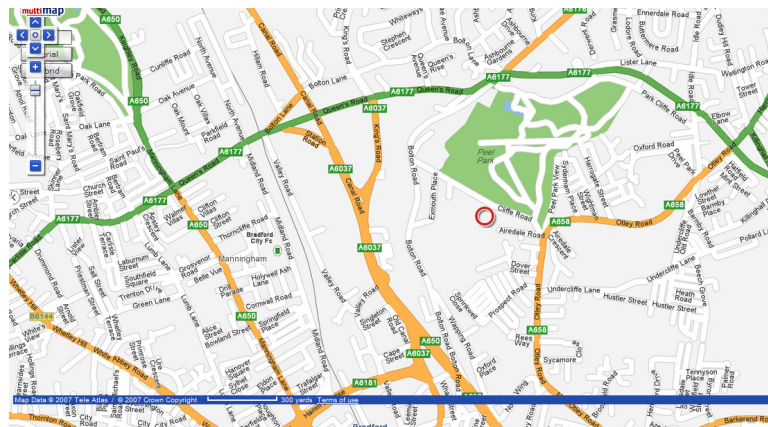

# FEVERSHAM COLLEGE

Feversham College  
158 Cliffe Road  
Undercliffe  
Bradford  
BD3 0LT

Tel: 01274 559500

## From M62, Junction 26:

- At the roundabout, take the exit onto Slip Road (M62 J26\M606 J1) For 0.51 miles (0.82 km)
- Continue onto M606 For 2.17 miles (3.49 km)
- At the roundabout, take the second exit onto Chase Way For 0.04 miles (0.06 km)
- Bear right onto Rooley Lane (A6177) For 0.1 miles (0.16 km)
- At the roundabout, take the first exit onto Rooley Lane (A6177) For 1.11 miles (1.79 km)
- At the roundabout, take the second exit onto Sticker Lane (A6177) For 1.1 miles (1.77 k)
- Continue onto A6177 For 1.29 miles (2.08 km)
- Bear left onto Northcote Road (A6177) For 0.14 miles (0.23 km)
- Turn left onto Otley Road (A658) For 0.57 miles (0.92 km)
- Turn right onto Cliffe Road For 0.16 miles (0.26 km)
- Arrive at your destination